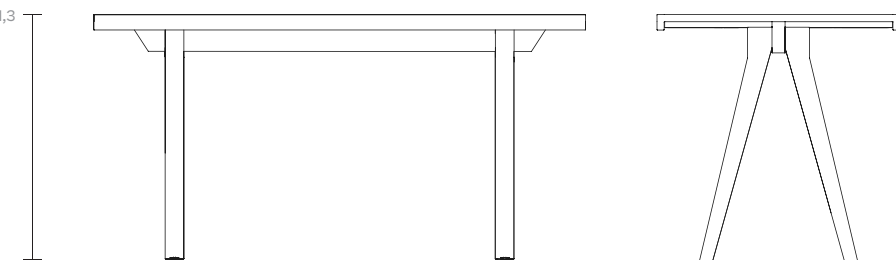

Dining High Table 8 Guests 210 Teak Legs

Designer
Patricia Urquiola

Collection
Vieques

Reference
KS4103200

1/2

Kettal Vieques is a collection characterised by the combination of an aluminium frame with a new and revolutionary three-dimensional fabric, Nido d'Ape, with exceptional technical features, created especially for this collection and exclusively for Kettal.

cm/inch

105/41,3