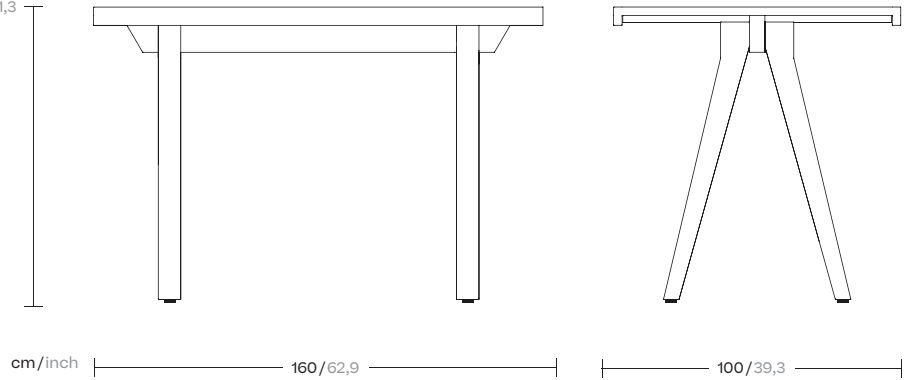

Dining High Table 6 Guests 160 Teak Legs

Designer
Patricia Urquiola

Collection
Vieques

Reference
KS4103000

1/2

Kettal Vieques is a collection characterised by the combination of an aluminium frame with a new and revolutionary three-dimensional fabric, Nido d'Ape, with exceptional technical features, created especially for this collection and exclusively for Kettal.

cm/inch

105/41,3

kettal