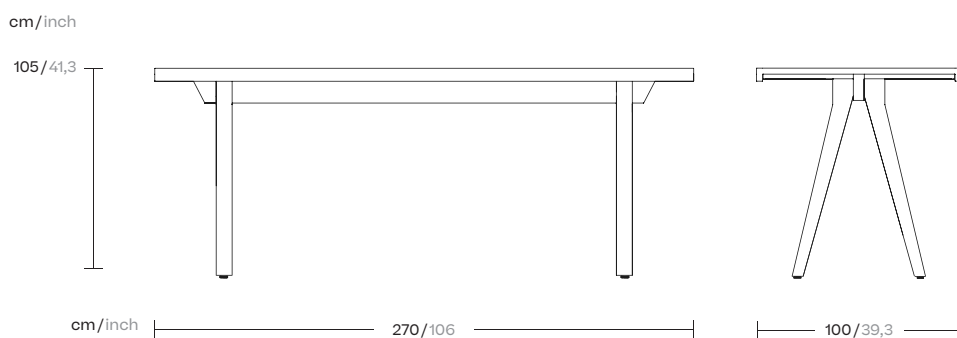

Dining High Table 10 Guests 270 Alu Legs

Designer
Patricia Urquiola

Collection
Vieques

Reference
KS4103400

1/2

Kettal Vieques is a collection characterised by the combination of an aluminium frame with a new and revolutionary three-dimensional fabric, Nido d'Ape, with exceptional technical features, created especially for this collection and exclusively for Kettal.

kettal