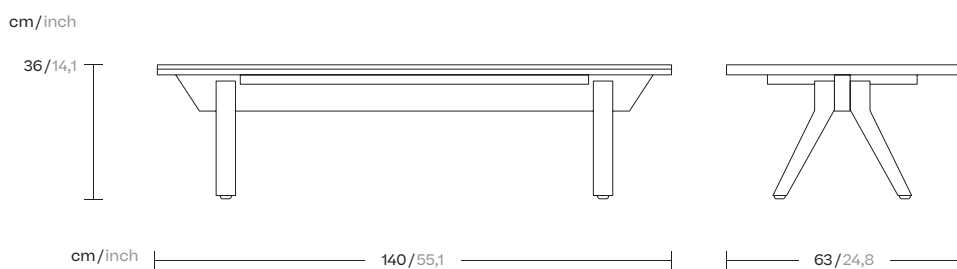

# Centre table teak

Designer  
Patricia Urquiola

Collection  
Vieques

Reference  
KS4101500

1/3

Kettal Vieques is a collection characterised by the combination of an aluminium frame with a new and revolutionary three-dimensional fabric, Nido d'Ape, with exceptional technical features, created especially for this collection and exclusively for Kettal.