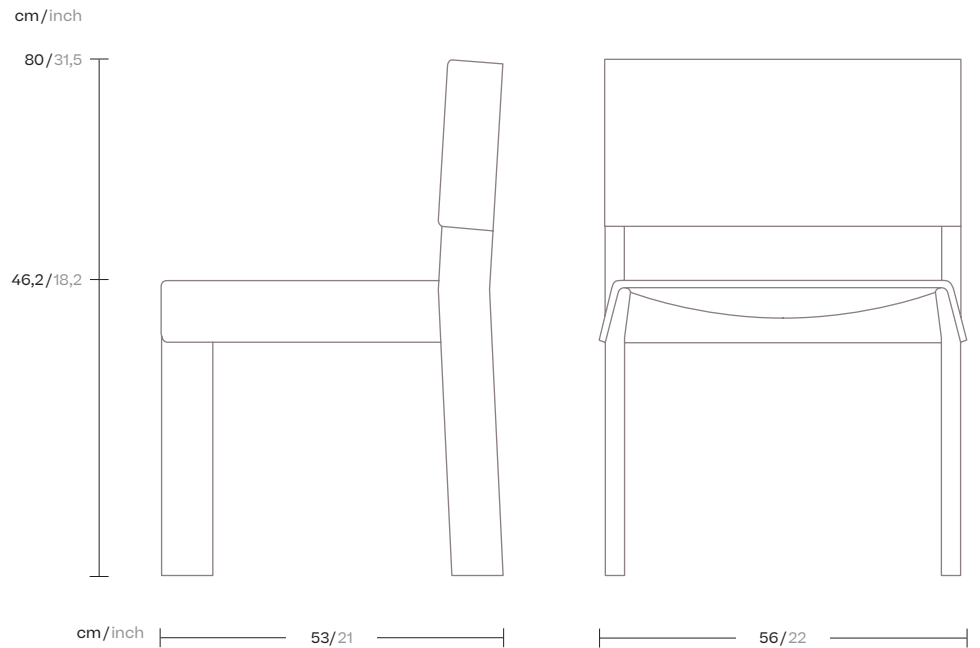

Dining chair teak

Designer
Patricia Urquiola

Collection
Band

Reference
KS2800200

1/3

The idea behind the BAND collection is the breakdown of structure. An object designed using an ensemble of pieces. The chair's design intentionally challenges the classic sophisticated lines of furniture design and becomes something schematic, a conceptual programme.

A structure made up of repetitive angular shapes that give centre stage to its raw materials, and can be formed entirely of aluminium or teak wood, and of Terrain Fabrics.

kettal