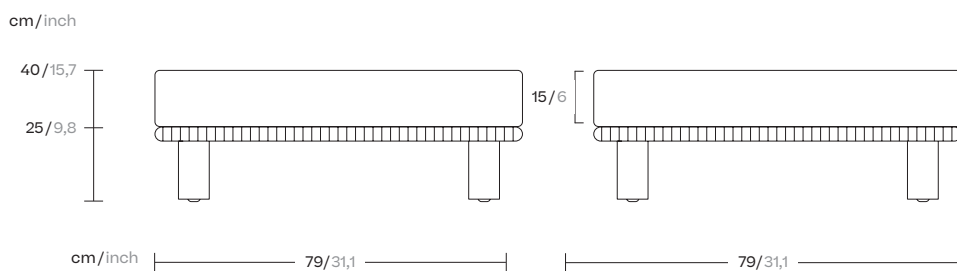

# Stool L teak

Designer  
Rodolfo Dordoni

Collection  
Bitta

Reference  
KS7000500

1/4

Kettal Bitta is characterised by a combination of aluminium frames, seats of braided polyester and comfortable cushions, teak and stone for the table tops. My aim was to create dense braiding that would still let the air through, reminiscent of the braiding of the ropes used to moor boats (hence the name Bitta, which means 'mooring' in Italian), which makes the pieces look lightweight but, at the same time, they look just like cosy nests in natural colours to sit back and relax in.