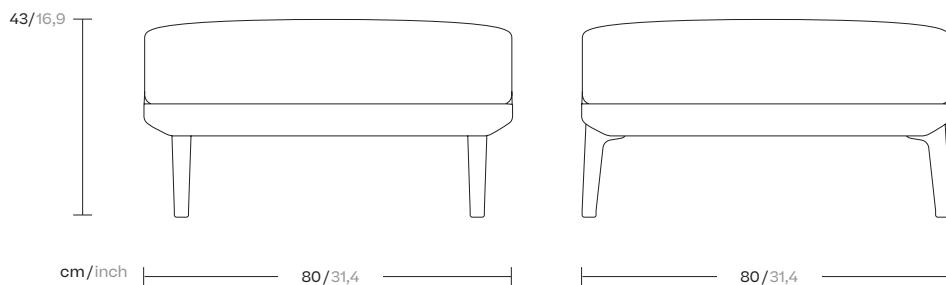

Bench 1 Seater

Designer
Rodolfo Dordoni

Collection
Boma

Reference
KS2500800

1/3

cm/inch

The Boma collection, designed by Rodolfo Dordoni for Kettal, was born from the need of high performances of outdoor environment, without sacrificing the increasing demand for comfort that new products have to face.

Therefore the structure is organized around a frame entirely made of aluminum, capable of hiding in the essentiality of its lines either the quality of the used materials and the chance of easy articulation in different compositions.

kettal