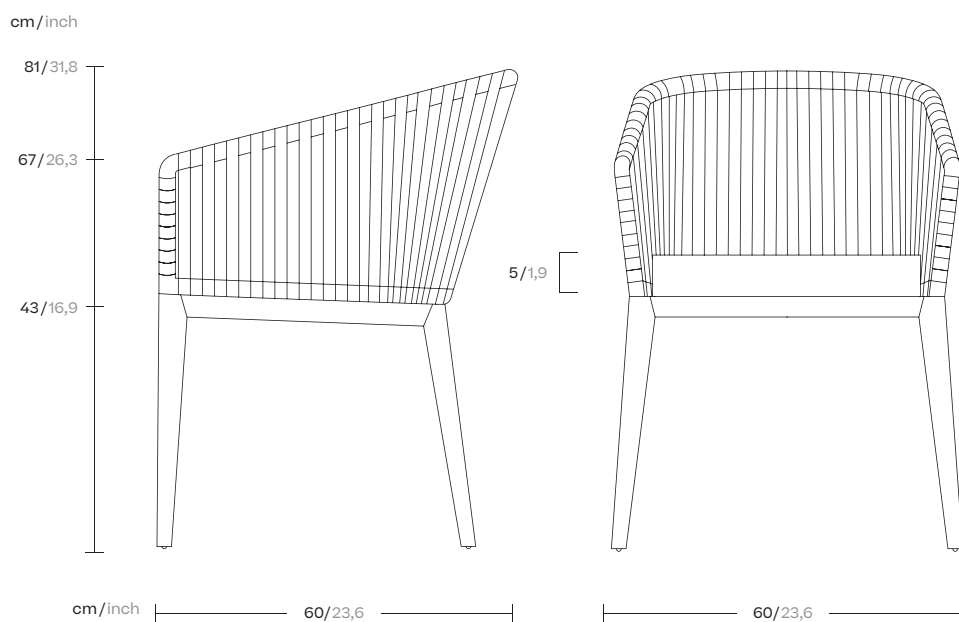

Bitta

Dining armchair

Bela rope/Teak legs

by Rodolfo Dordoni

kettal

Dining armchair

Designer
Rodolfo Dordoni

Collection
Bitta

Reference
KS7000100

1/5

Kettal Bitta is characterised by a combination of aluminium frames, seats of braided polyester and comfortable cushions, teak and stone for the table tops. My aim was to create dense braiding that would still let the air through, reminiscent of the braiding of the ropes used to moor boats (hence the name Bitta, which means 'mooring' in Italian), which makes the pieces look lightweight but, at the same time, they look just like cosy nests in natural colours to sit back and relax in.