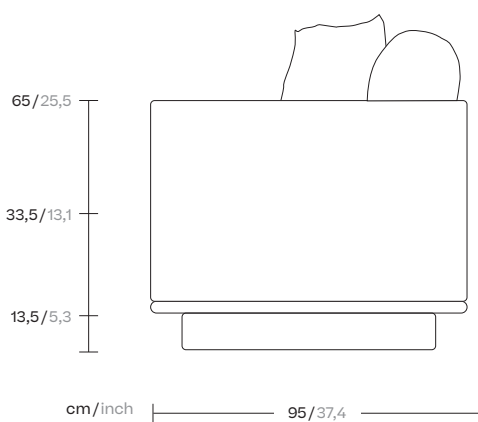

cm/inch

kettal

1 Seater sofa

Designer
Vincent Van Duysen

Collection
Giro Aluminium

Reference
KS7402200

2/5

Materials