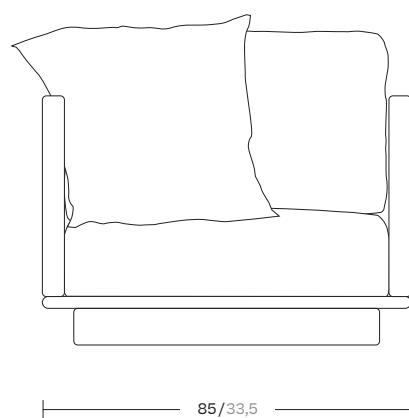

Giro Aluminium
1 Seater sofa,
by Vincent Van Duysen

kettal

1 Seater sofa

Designer
Vincent Van Duysen

Collection
Giro Aluminium

Reference
KS7402200

1/5

Giro is a collection which can blend into interiors and exteriors due to its tactility and pure lines. In Giro, we have some variety of shapes, textures and materials (see the difference between the seating items and the coffee and side tables). And still all the items merge harmoniously together to create a warm, tactile and pleasant atmosphere.

cm/inch

kettal

1 Seater sofa

Designer
Vincent Van Duysen

Collection
Giro Aluminium

Reference
KS7402200

2/5

Materials