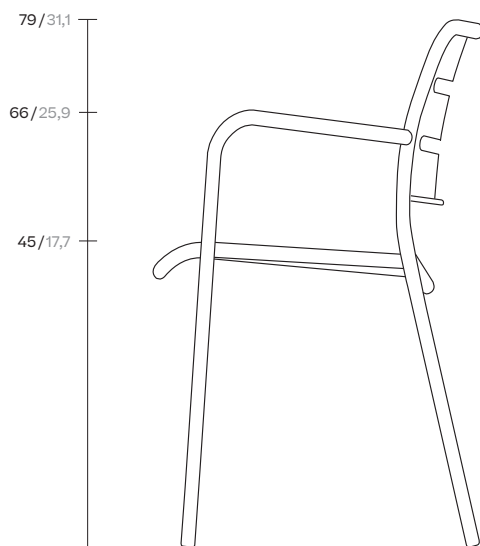

Village
Dining armchair
by Jasper Morrison

kettal

Dining armchair

Designer
Jasper Morrison

Collection
Village

Reference
KS1300100

1/2

cm/inch

cm/inch | 60/23,6 |

| 55/21,7 |

A collection for all outdoor situations, from village house to grand café. The lightweight aluminium structure allows easy handling while the neutral language of its form takes nothing away from the scenery. This chair pays respect to the long standing codes of metal stacking outdoor chairs while gently refreshing the look.