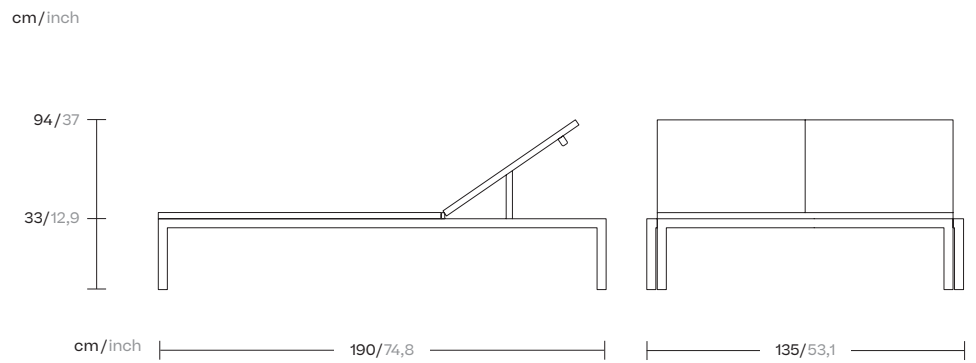

Double via deckchair

Designer
Kettal Studio

Collection
Landscape

Reference
KS9402100

1/4

Landscape aims to be part of a project. It is not understood as an item apart, but instead relates to its environment and melds with it. It is the project that is important, not the product, and this is its essence. Its rationalist construction seeks to give order, form and structure to the outdoor space, although, in terms of function, it has been designed to give shelter: to shade and cool or protect from the rain and wind.