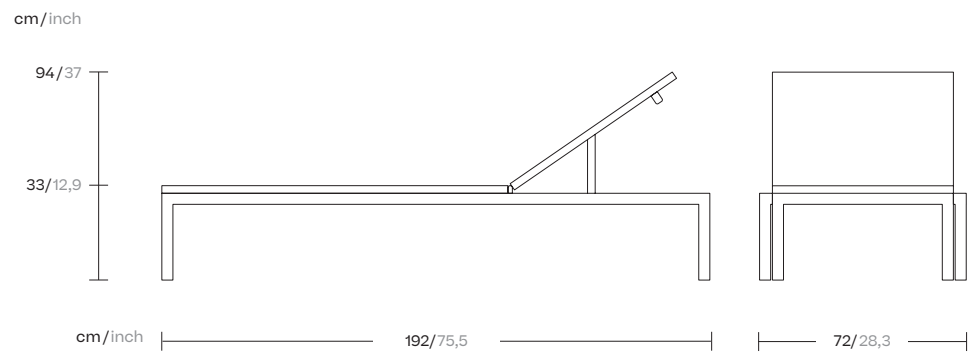

Landscape
Via deckchair
by Kettal Studio

kettal

Via deckchair

Designer
Kettal Studio

Collection
Landscape

Reference
KS9401800

1/4

Landscape aims to be part of a project. It is not understood as an item apart, but instead relates to its environment and melds with it. It is the project that is important, not the product, and this is its essence. Its rationalist construction seeks to give order, form and structure to the outdoor space, although, in terms of function, it has been designed to give shelter: to shade and cool or protect from the rain and wind.