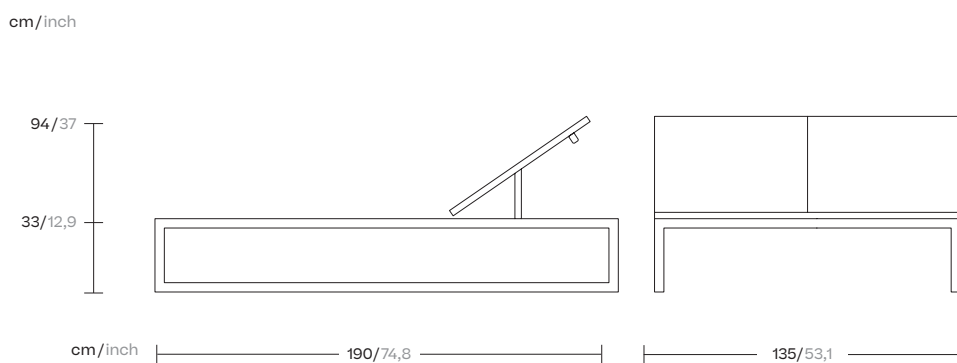

Landscape
Double via deckchair
with sled legs
by Kettal Studio

kettal

Double via deckchair with sled legs

Designer
Kettal Studio

Collection
Landscape

Reference
KS9402200

1/4

Landscape aims to be part of a project. It is not understood as an item apart, but instead relates to its environment and melds with it. It is the project that is important, not the product, and this is its essence. Its rationalist construction seeks to give order, form and structure to the outdoor space, although, in terms of function, it has been designed to give shelter: to shade and cool or protect from the rain and wind.