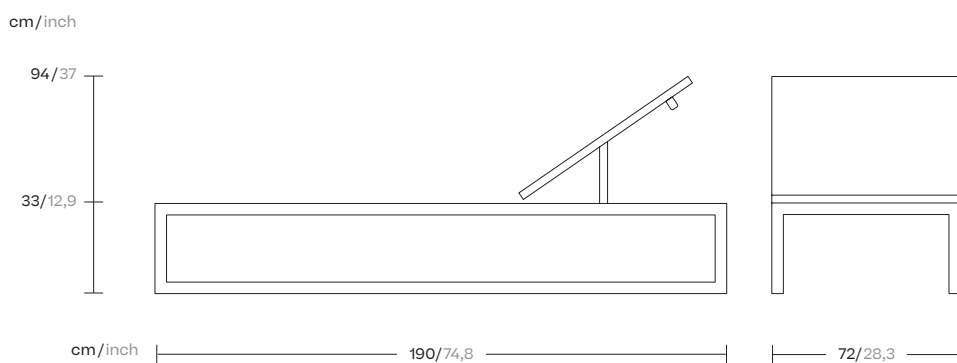

Via deckchair with closed legs

Designer
Kettal Studio

Collection
Landscape

Reference
KS9402000

1/4

Landscape aims to be part of a project. It is not understood as an item apart, but instead relates to its environment and melds with it. It is the project that is important, not the product, and this is its essence. Its rationalist construction seeks to give order, form and structure to the outdoor space, although, in terms of function, it has been designed to give shelter: to shade and cool or protect from the rain and wind.

kettal