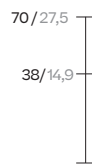

5 Position double lounger

Designer
Kettal Studio

Collection
Landscape

Reference
KS9401600

1/3

Landscape aims to be part of a project. It is not understood as an item apart, but instead relates to its environment and melds with it. It is the project that is important, not the product, and this is its essence. Its rationalist construction seeks to give order, form and structure to the outdoor space, although, in terms of function, it has been designed to give shelter: to shade and cool or protect from the rain and wind.

cm/inch