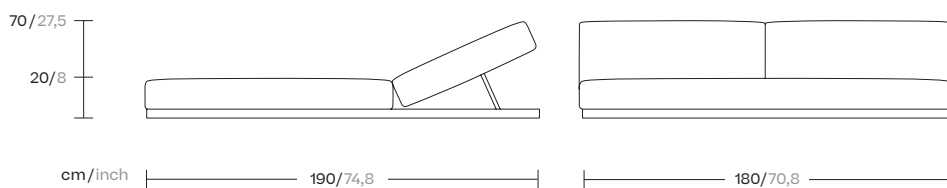

5 Position double lounger

Designer
Kettal Studio

Collection
Landscape

Reference
KS9401600

1/3

Landscape aims to be part of a project. It is not understood as an item apart, but instead relates to its environment and melds with it. It is the project that is important, not the product, and this is its essence. Its rationalist construction seeks to give order, form and structure to the outdoor space, although, in terms of function, it has been designed to give shelter: to shade and cool or protect from the rain and wind.

cm/inch

kettal