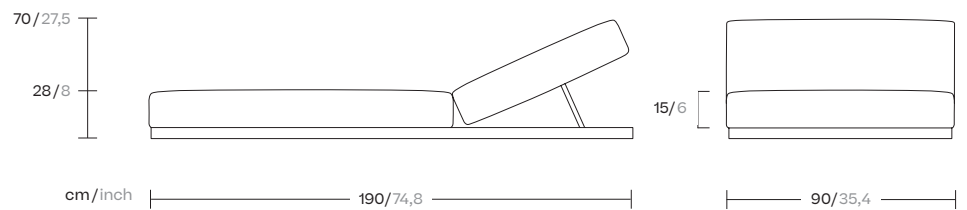

cm/inch

kettal

5 Position lounger

Designer
Kettal Studio

Collection
Landscape

Reference
KS9401500

2/3

Materials