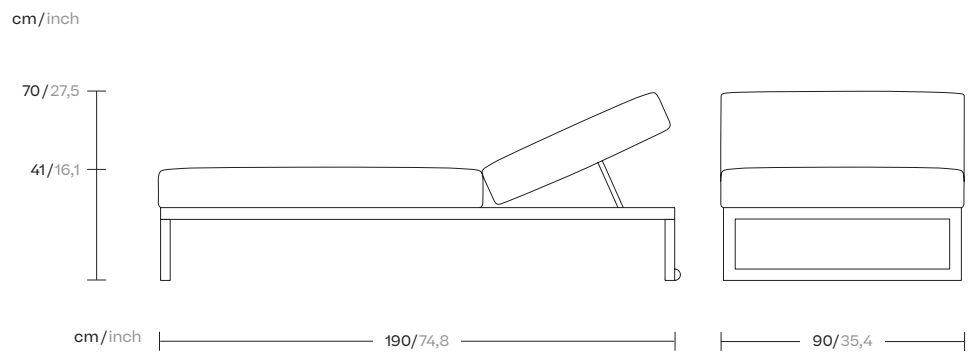

5 Position lounger

Designer
Kettal Studio

Collection
Landscape

Reference
KS9401500

1/3

Landscape aims to be part of a project. It is not understood as an item apart, but instead relates to its environment and melds with it. It is the project that is important, not the product, and this is its essence. Its rationalist construction seeks to give order, form and structure to the outdoor space, although, in terms of function, it has been designed to give shelter: to shade and cool or protect from the rain and wind.

kettal