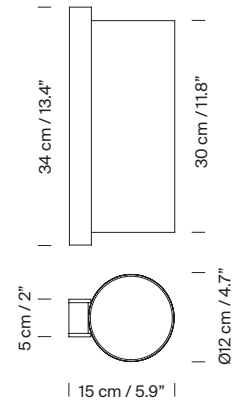

Maintenance:

Clean with a smooth cloth. Do not use ammonia, solvents or abrasive cleaning products.

Others:

The lamp is delivered in one package.
The assembly instructions are delivered with the product.

Model A: TMM corto

Model B: TMM largo