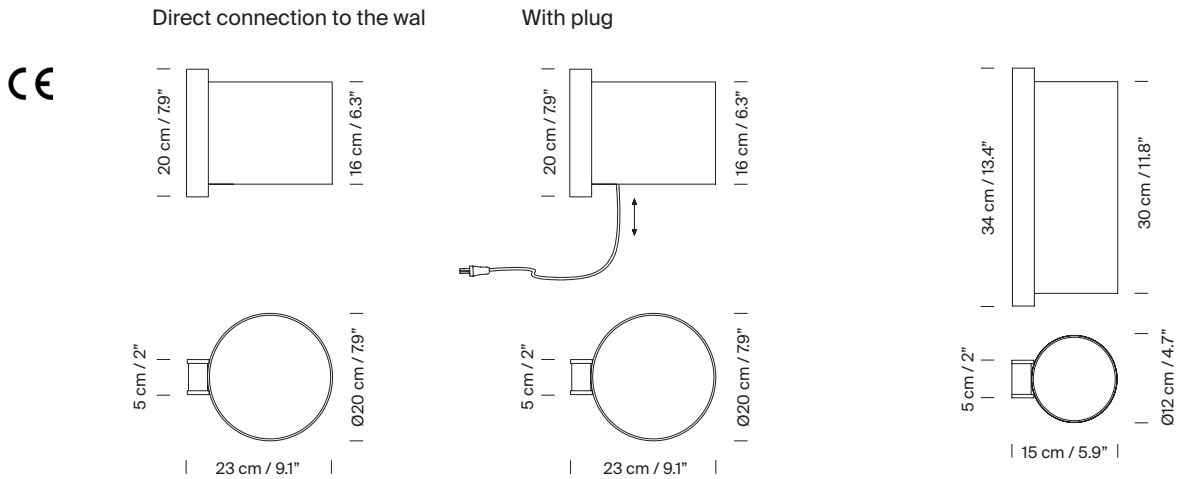

Maintenance:

Clean with a smooth cloth. Do not use ammonia, solvents or abrasive cleaning products.

Others:

The lamp is delivered in one package.
The assembly instructions are delivered with the product.

Model A: TMM corto

Model B: TMM largo

Collection:

Floor lamps

Wall lamps