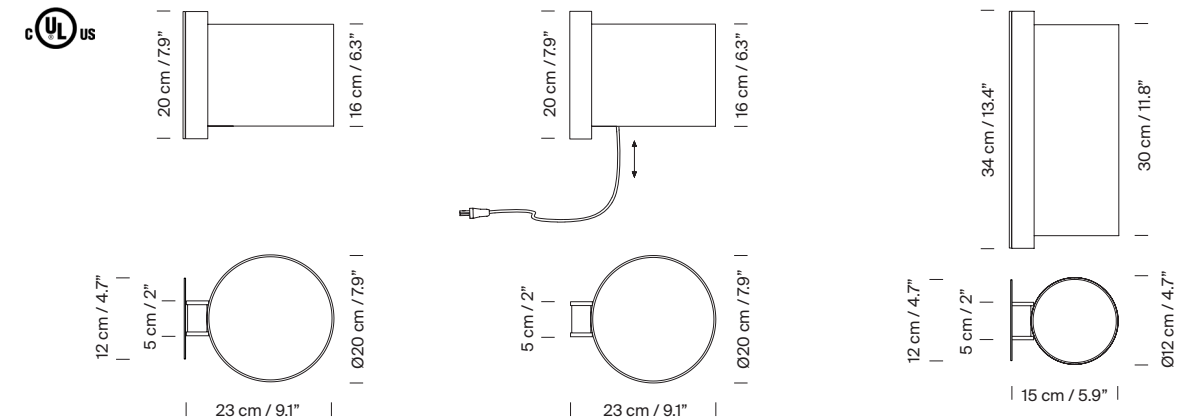

Maintenance:

Clean with a smooth cloth. Do not use ammonia, solvents or abrasive cleaning products.

Others:

The lamp is delivered in one package.
The assembly instructions are delivered with the product.

Model A: TMM corto

Model B: TMM largo

Collection:

Floor lamps

Wall lamps