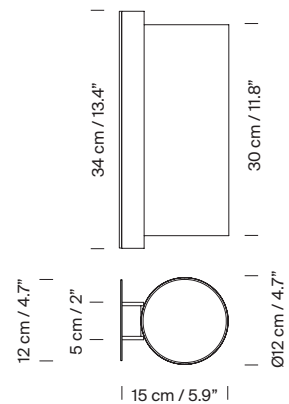

Maintenance:

Clean with a smooth cloth. Do not use ammonia, solvents or abrasive cleaning products.

Others:

The lamp is delivered in one package.
The assembly instructions are delivered with the product.

Model A: TMM corto

Model B: TMM largo

Collection:

Floor lamps

Wall lamps