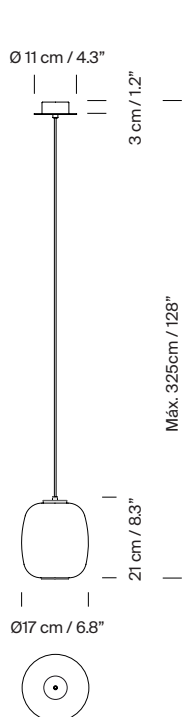

Model B: Globo Cestita

Collection:
Table lamps

Pendant lamps

Wall lamps (Outdoor)

Outdoor lamps