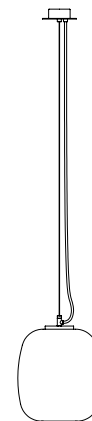

Globo Cesta

Globo Cestita

A

B

Strolling through Barcelona in the 1960s, designer Miguel Milá found an abandoned opal globe in front of a glass factory. He picked it up, and over the years, it became the heart of this large family. As its name suggests, Cesta (Spanish for “basket”), was designed to hold this fragile piece.

Freed from its structure, the opal glass now shines on its own, maintaining the elegance of a classic with a contemporary presence.

The Cesta family is made up of the Cesta, Cestita, Cestita Batería, Cesta Exterior, Cestita Alubat, Cesta Metálica, and Cestita Metálica table lamps, the Wally Cesta and Wally Cestita wall lamp, and the Globo Cesta and Globo Cestita pendant lamps, symbols of Mediterranean warmth and well-being. These masterpieces by Miguel Milá are part of our Design Classics collection, a series of objects created throughout the Modernist era.

General description:

White opal glass lampshade.
Black metallic circular canopy.
Suitable for side entry adaptor.
Junction Box adaptor included Ø 11,7 cm / 4.6” (UL market).
Electric cable length: 3 m / 118.1”

Approximate weight (unpacked):

(A) Globo Cesta: 2,7 kg / 5.9 lb
(B) Globo Cestita: 1,1 kg / 2.4 lb

Technical information:

Light source included (CE market):

(A)
LED bulb: 12 W / 1.521 lm / 2700K / A++ (subject to updates in LED technology)
E27 - E26 / Max. hgt. 130 mm / 5.1” / Max. power 75 W
Maximum bulb diameter: 70 mm / 2.7”