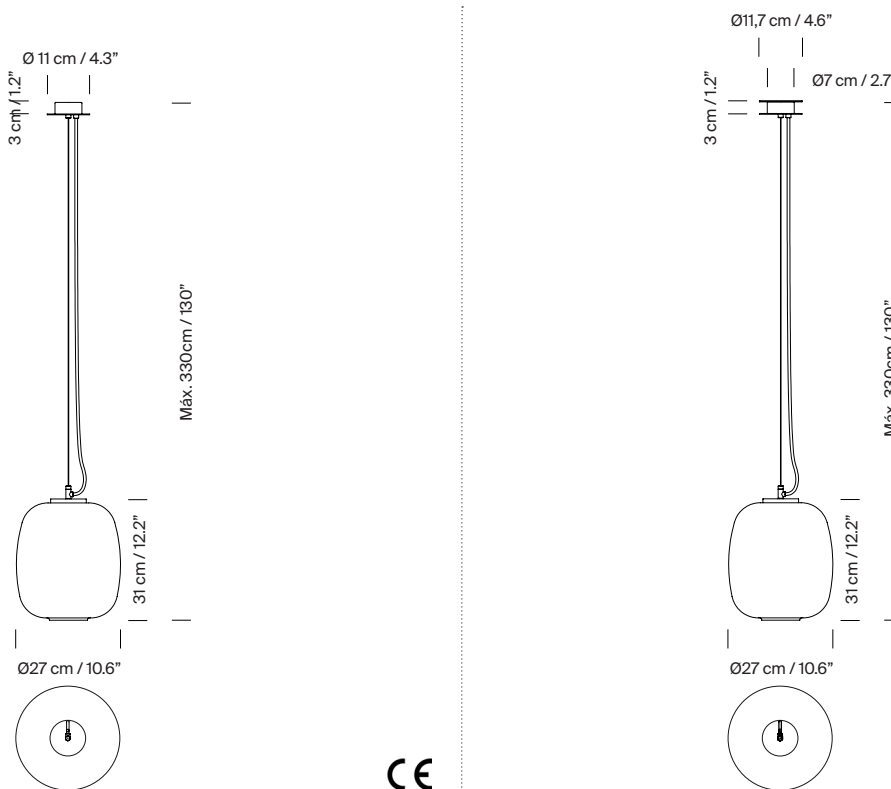

General description:

White opal glass lampshade.
Black metallic circular canopy.
Suitable for side entry adaptor.
Junction Box adaptor included Ø 11,7 cm / 4.6” (UL market).
Electric cable length: 3 m / 118.1”

Approximate weight (unpacked):

(A) Globo Cesta: 2,7 kg / 5.9 lb
(B) Globo Cestita: 1,1 kg / 2.4 lb

Technical information:

Light source included (CE market):

(A)
LED bulb: 12 W / 1.521 lm / 2700K / A++ (subject to updates in LED technology)
E27 - E26 / Max. hgt. 130 mm / 5.1” / Max. power 75 W
Maximum bulb diameter: 70 mm / 2.7”

(B)
LED bulb: 4,5 W / 470 lm / 2700K / A++ (subject to updates in LED technology)
E27 - E26 / Max. hgt. 130 mm / 5.1” / Max. power 40 W

Compatible with bulbs of the Energy efficiency class (E.E.C): A++ ... E.
Suitable only for indoor use.
Always use the light source recommended or equivalent.

Others:

The lamp is delivered in one package.
The assembly instructions are delivered with the product.

Model A: Globo Cesta

Model B: Globo Cestita

Collection:
Table lamps

Cesta

Cestita

Cesta Bateria