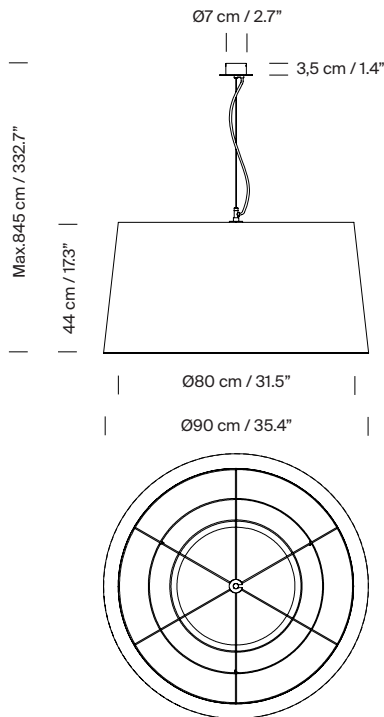

GT7

Santa & Cole Team. 2000
Pendant lamp

Regulations:

CE
UNE-EN 60598
UNE-EN 55015
UNE-EN 60529

UL
Dry location only
UL-1598
E-353545

Maintenance:

Clean with a smooth cloth. Do not use ammonia, solvents or abrasive cleaning products.

Others:

The lamp is delivered in different packages.
The assembly instructions are delivered with the product.

Model (CE):