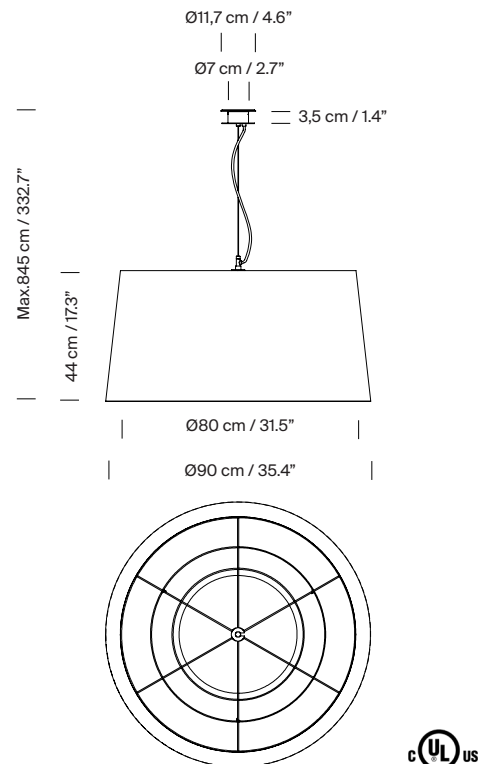

Model (UL):

Collection:

Table lamps

Floor lamps

Pendant lamps

Wall lamps