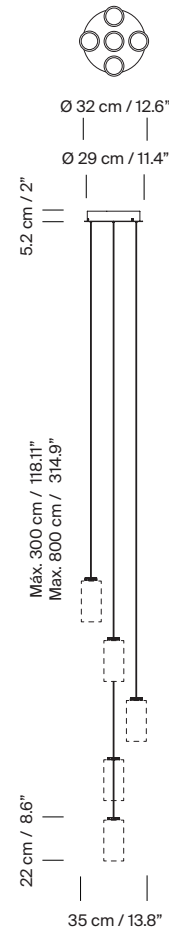

Cirio Cascada

Antoni Arola. 2017
Pendant lamps

Model: Lampshades

White porcelain

White opal glass

Brass

Model A: Cirio Cascada 5

Spiral composition