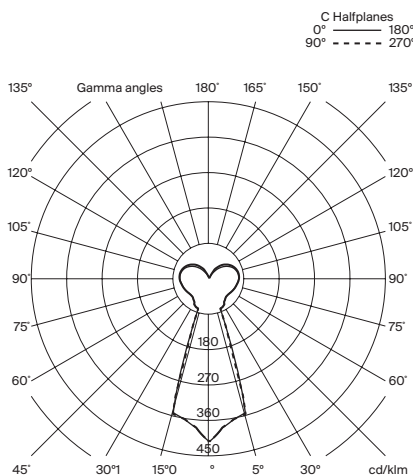

White opal glass lampshade