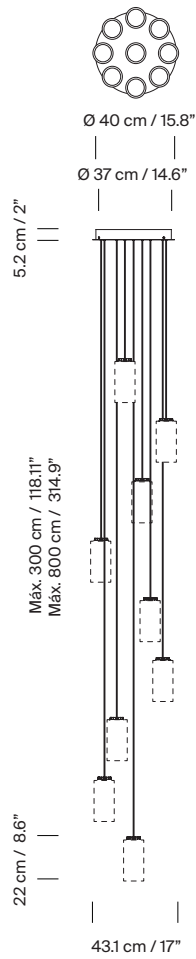

Model C: Cirio Cascada 9

Spiral composition