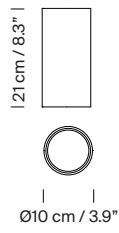

Cirio Cascada

Antoni Arola. 2017
Pendant lamps

Model: Lampshades

White porcelain