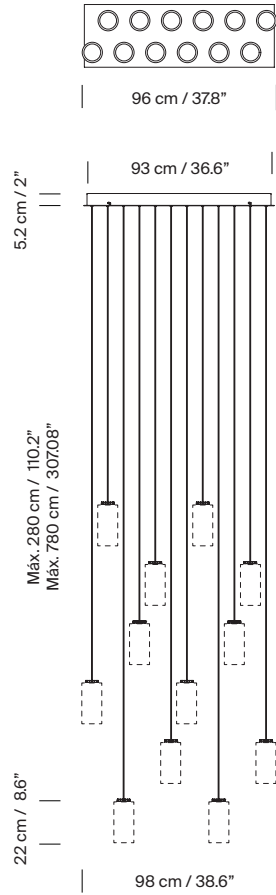

Model D: Cirio Cascada 12

Collection:
Pendant lamps

Wall lamps