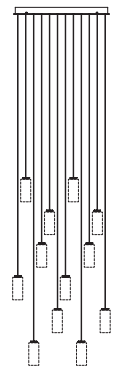

Cirio Cascada

Antoni Arola. 2017
Pendant lamps

Porcelana

Vidrio

Latón

5 Circular

A

7 Circular

B

9 Circular

C

12 Rectangular

D

Cirio Cascada features a compact, ornamental design. This shimmering cascade of light lends a warm atmosphere to large spaces; ideal for staircases and high ceilings of different heights.

General description:

Capsule with LED module, translucent white diffuser and heat sink with black matte finish.

3 lampshade options: white porcelain, white opal glass and polished brass.

Black metal canopies family (3 circular options and 1 rectangular) with integrated equipment:

3 m: 12 Kg / 26.5 lb

8 m: 14 Kg / 30.9 lb

(D) 12 Rectangular*:

3 m: 18 Kg / 39.7 lb

8 m: 20 Kg / 44 lb

Lampshades:

Porcelain: 0,5 kg / 1.1 lb

Glass: 0,6 kg / 1.3 lb