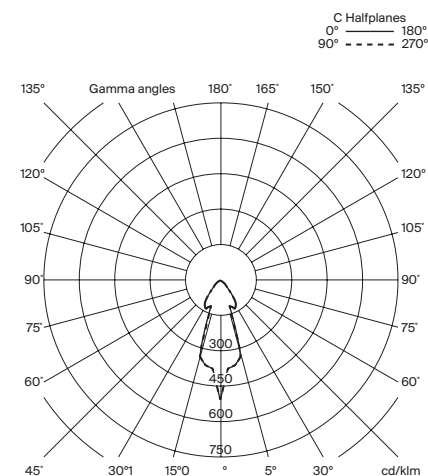

3 m: 12 Kg / 26.5 lb

8 m: 14 Kg / 30.9 lb

(D) 12 Rectangular*:

3 m: 18 Kg / 39.7 lb

8 m: 20 Kg / 44 lb

Lampshades:

Porcelain: 0,5 kg / 1.1 lb

Glass: 0,6 kg / 1.3 lb

(A)
Rated input wattage: 46,1 W
Luminous flux:
Porcelain 1.110 lm
Glass 3.275 lm
Brass 1.185 lm

(B)
Rated input wattage: 64,6 W
Luminous flux:
Porcelain 1.554 lm
Glass 4.585 lm
Brass 1.659 lm

(C)
Rated input wattage: 83 W
Luminous flux:
Porcelain 1.998 lm
Glass 5.895 lm
Brass 2.133 lm

(D)
Rated input wattage: 110 W
Luminous flux:
Porcelain 2.664 lm
Glass 7.860 lm
Brass 2.844 lm

Built-in LED.
Suitable for dimming 1-10V. (Not included external dimmer switch 1-10V).
Energy efficiency class (E.E.C): A++...A.
Suitable only for indoor use.

Input voltage: 120 ~ 277 Vac.
(50 Hz / 60 Hz). According to destination.

White porcelain lampshade

White opal glass lampshade

Brass lampshade

Regulations:

CE
UNE-EN 60598
UNE-EN 55015
UNE-EN 62031
UNE-EN 61000-3-2
UNE-EN 60529
UNE-EN 61347-2-13