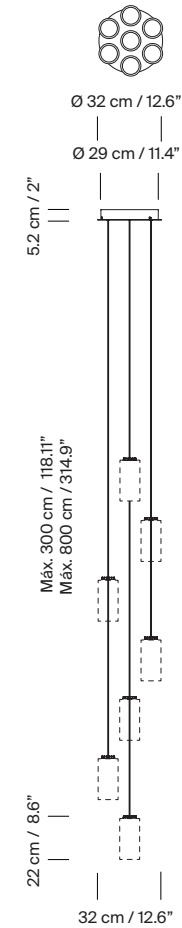

Random composition