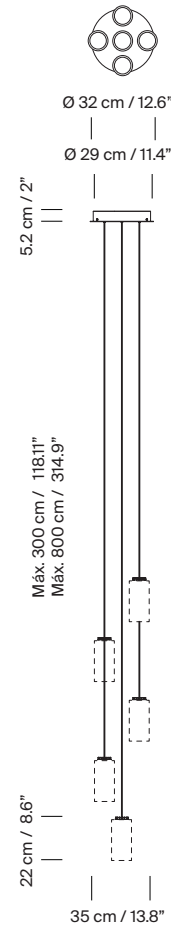

Random composition