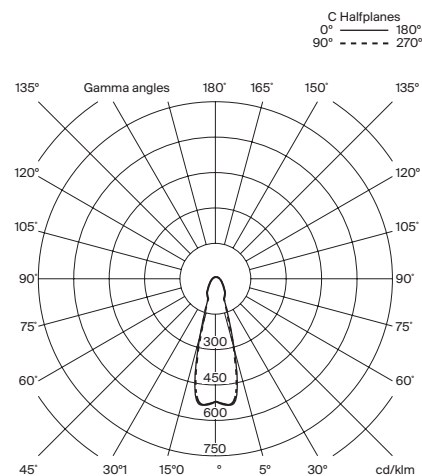

Cirio Cascada

Antoni Arola. 2017
Pendant lamps

Technical information:

Light source included:
LED module

Rated input wattage (LED capsule): 7,7 W
Operating current: 700 mA
Colour Temp.: 2.700 K
CRI: 90
Lifetime: 40.000 h

(A)
Rated input wattage: 46,1 W
Luminous flux:
Porcelain 1.110 lm
Glass 3.275 lm
Brass 1.185 lm

(B)
Rated input wattage: 64,6 W
Luminous flux:
Porcelain 1.554 lm
Glass 4.585 lm
Brass 1.659 lm

(C)
Rated input wattage: 83 W
Luminous flux:
Porcelain 1.998 lm
Glass 5.895 lm
Brass 2.133 lm

(D)
Rated input wattage: 110 W
Luminous flux:
Porcelain 2.664 lm
Glass 7.860 lm
Brass 2.844 lm

Built-in LED.
Suitable for dimming 1-10V. (Not included external dimmer switch 1-10V).
Energy efficiency class (E.E.C): A++...A.
Suitable only for indoor use.

Input voltage: 120 ~ 277 Vac.
(50 Hz / 60 Hz). According to destination.

White porcelain lampshade