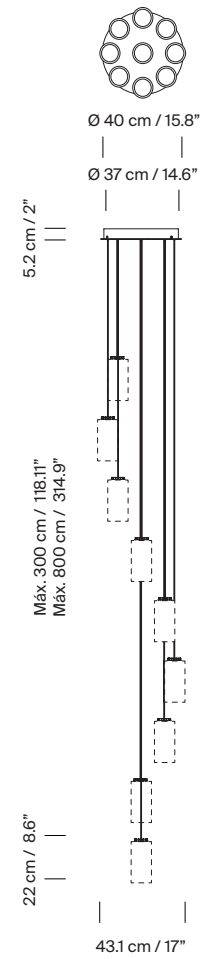

Random composition