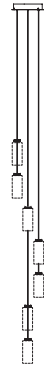

Cirio Cascada

Antoni Arola. 2017
Pendant lamps

Porcelana

Vidrio

Latón

5 Circular

A

7 Circular

B

9 Circular

C

12 Rectangular

D

Cirio Cascada features a compact, ornamental design. This shimmering cascade of light lends a warm atmosphere to large spaces; ideal for staircases and high ceilings of different heights.

General description:

Capsule with LED module, translucent white diffuser and heat sink with black matte finish.

3 lampshade options: white porcelain, white opal glass and polished brass.

Black metal canopies family (3 circular options and 1 rectangular) with integrated equipment: