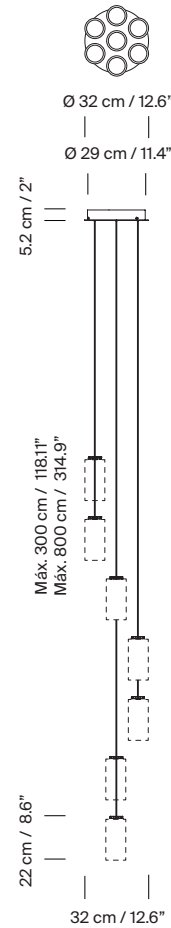

Model B: Cirio Cascada 7

Spiral composition