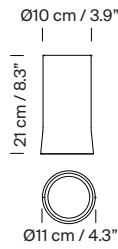

Cirio Cascada

Antoni Arola. 2017
Pendant lamps

Model: Lampshades

White porcelain

White opal glass

Brass

Model A: Cirio Cascada 5

Spiral composition

Random composition

Model B: Cirio Cascada 7

Spiral composition

Random composition