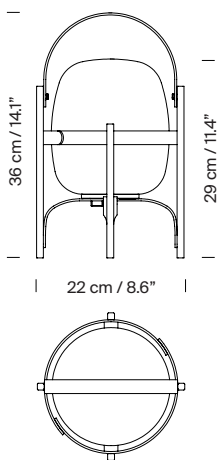

Regulations:

CE
UNE-EN 60598
UNE-EN 55015
UNE-EN 60529

Maintenance:

Clean with a smooth cloth. Do not use ammonia, solvents or abrasive cleaning products.

Others:

The lamp is delivered in one package.
The assembly instructions are delivered with the product.

Model: