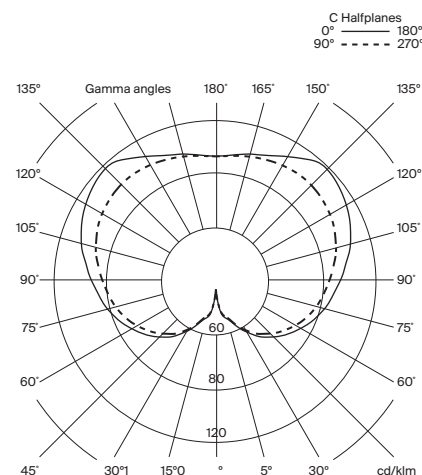

Cestita Alubat is the latest addition to the Cesta family. Robust yet lightweight, this version is ready for action indoors and out. Its aluminum structure, with a closed plastic balloon for better sealing and a rechargeable battery. Always elegant in its sobriety whether in a black or olive green finish. The three light intensities: full, standard or low, make this lamp excellent company for adventures or quiet time alike.

The Cesta family is made up of the Cesta, Cestita, Cestita Bateria, Cestita Alubat, Cesta Exterior, Cesta Metálica, and Cestita Metálica table lamps, the Wally Cesta and Wally Cestita wall lamp, and the Globo Cesta and Globo Cestita pendant lamps, symbols of Mediterranean warmth and well-being. These masterpieces by Miguel Milá are part of our Design Classics collection, a series of objects created throughout the Modernist era.

General description:

Black or olive green aluminium structure.
White opal polyethylene lampshade.
Lithium battery.
Switch incorporated into the luminaire with 3 intensity levels.
Range: 5h on high power / 12h on medium power / 24h on minimum power.
Includes charger.
Battery charging time: 6.5h

Approximate weight (unpacked):

1,4 kg / 3 lb

Technical information:

Light source included (dimmable).
LED Module

Rated input wattage: 2,5 W
Operating voltage: 2,9 VDC
Colour Temp.: 2.700 K
CRI: 90
Lifetime: 40.000 h
Luminous flux: 313 lm

Built-in dimmable LED
3 light output intensities.
Energy efficiency class (E.E.C): A+... A.
Always use this light source.

Input voltage: 100 ~ 240 Vac.
(50 Hz / 60 Hz). According to destination.