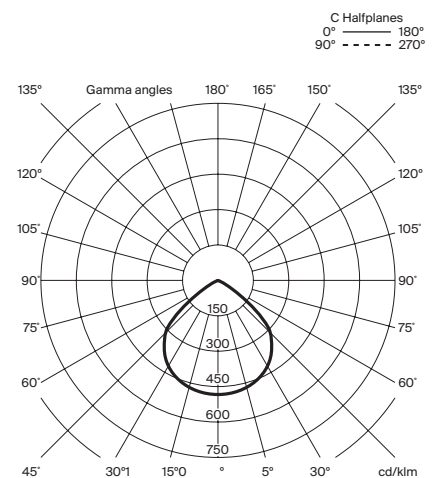

Technical information:

Light source included (dimmable).
COB LED

Rated input wattage: 28 W
Operating current: 700 mA
Colour Temp.: 2.700 K
CRI: 90
Lifetime: 40.000 h
Luminous flux: 2.471 lm

Built-in dimmable LED.
Suitable for dimming 1-10V. (Not included external dimmer switch 1-10V).
Energy efficiency class (E.E.C): A+... A.
Suitable for indoor and outdoor use (CE market)

Input voltage: 90 ~ 305 Vac.
(50 Hz / 60 Hz). According to destination