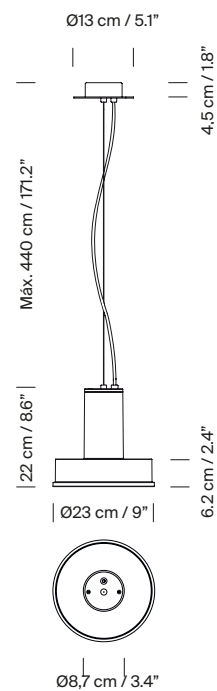

Arne S Domus

Santa & Cole Team. 2018
Pendant lamps

Regulations:

CE
UNE-EN 60598
UNE-EN 55015
UNE-EN 60529
UNE-EN 62031
UNE-EN 61000-3-2
UNE-EN 61347-2-13

UL
Wet locations
UL-1598
UL-8750
E-336377

Maintenance:

Clean with a smooth cloth. Do not use ammonia, solvents or abrasive cleaning products.

Others:

The lamp is delivered in one package.
The assembly instructions are delivered with the product.

Model:

Collection:

Pendant lamps