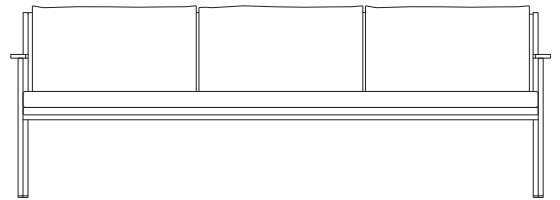

3 Seater sofa

Designer
Kettal Studio

Collection
Triconfort Riba

Reference
KS4000700

1/3

This collection mixes ancestral techniques such as the braiding of natural fibres with aluminium, a material that had its heyday in the fifties. Now, the metal frame replaces traditional wood, while natural fibre has been replaced with a synthetic material in order to provide greater weather resistance.

cm/inch

75/29,5
58,5/23
43/16,9
36,5/14,3