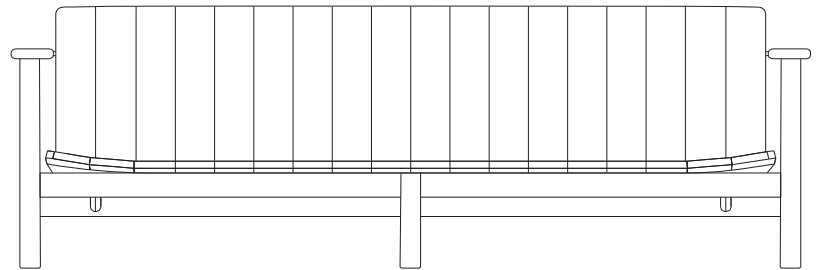

3 Seater sofa

Designer
Jasper Morrison

Collection
Riva

Reference
KS2600700

1/2

cm/inch