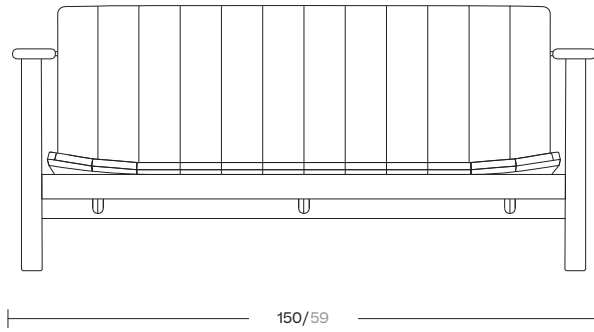

Riva

2 Seater sofa

by Jasper Morrison

kettal

2 Seater sofa

Designer
Jasper Morrison

Collection
Riva

Reference
KS2600600

1/2

cm/inch

68/26,7

57/26,3

30/11,8

cm/inch

78/30,7

The Riva collection of outdoor furniture is above all about achieving a certain atmosphere for the better enjoyment of outdoor space. The plank construction of seat and back follows a long and varied tradition of outdoor chairs made in similar ways, and which in this case provide a high level of comfort and good looks!