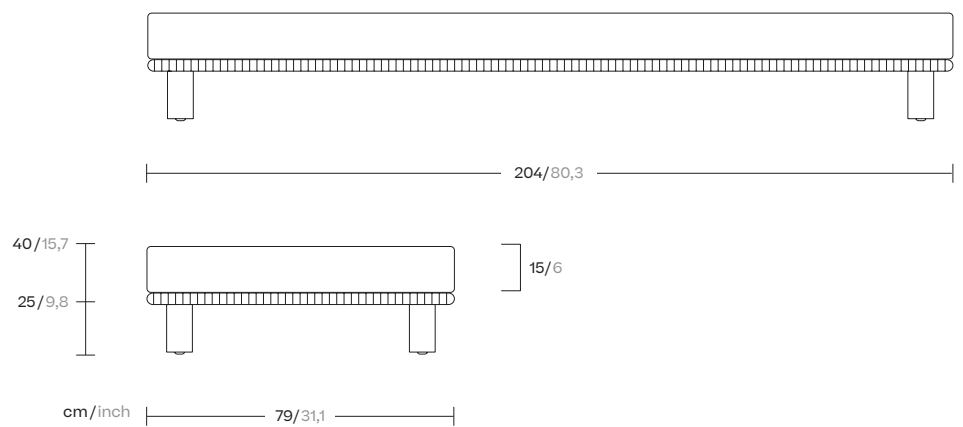

Deckchair/ Stool module teak

Designer
Rodolfo Dordoni

Collection
Bitta

Reference
KS7000600

1/4

Kettal Bitta is characterised by a combination of aluminium frames, seats of braided polyester and comfortable cushions, teak and stone for the table tops. My aim was to create dense braiding that would still let the air through, reminiscent of the braiding of the ropes used to moor boats (hence the name Bitta, which means 'mooring' in Italian), which makes the pieces look lightweight but, at the same time, they look just like cosy nests in natural colours to sit back and relax in.

cm/inch

kettal