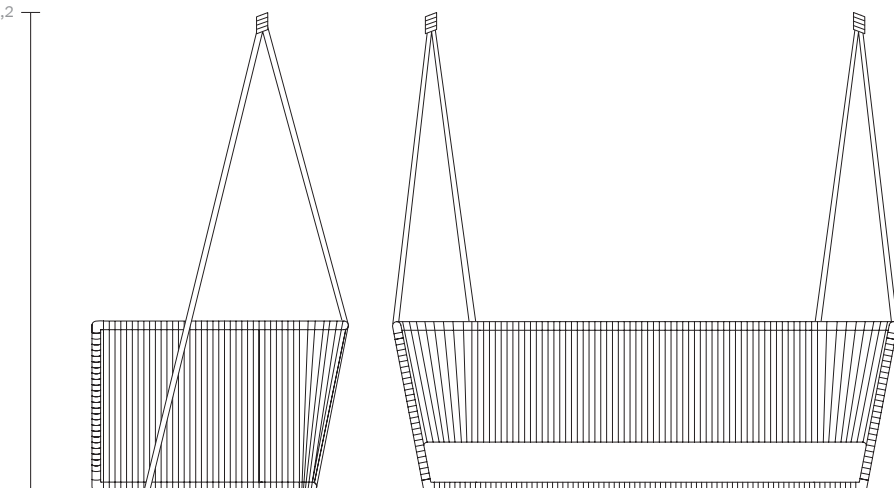

2 Seater swing rope set

Designer
Rodolfo Dordoni

Collection
Bitta

Reference
KS7000900

1/5

Kettal Bitta is characterised by a combination of aluminium frames, seats of braided polyester and comfortable cushions, teak and stone for the table tops. My aim was to create dense braiding that would still let the air through, reminiscent of the braiding of the ropes used to moor boats (hence the name Bitta, which means 'mooring' in Italian), which makes the pieces look lightweight but, at the same time, they look just like cosy nests in natural colours to sit back and relax in.

cm/inch

158/62,2