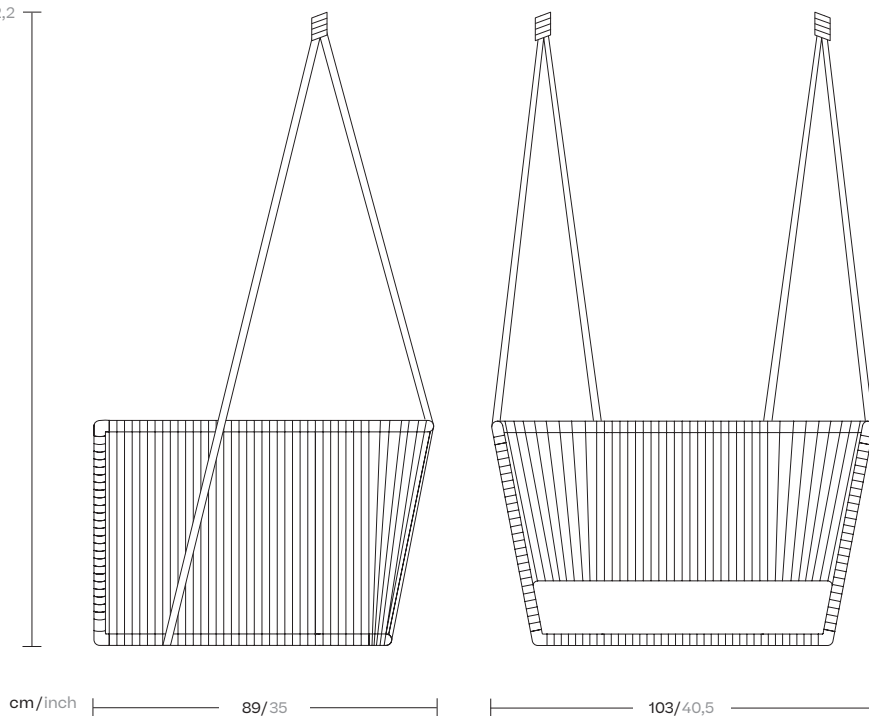

Club swing rope set

Designer
Rodolfo Dordoni

Collection
Bitta

Reference
KS7000800

1/5

Kettal Bitta is characterised by a combination of aluminium frames, seats of braided polyester and comfortable cushions, teak and stone for the table tops. My aim was to create dense braiding that would still let the air through, reminiscent of the braiding of the ropes used to moor boats (hence the name Bitta, which means 'mooring' in Italian), which makes the pieces look lightweight but, at the same time, they look just like cosy nests in natural colours to sit back and relax in.

cm/inch

158/62,2

kettal