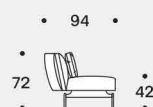

Fianco divano con
schienale curvo e base
/ Side sofa with curved
backrest and base