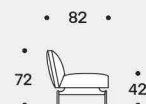

Feet

Basement in black painted metal and feet in black or black nickel finish.

Centrali / Central units

Lounge

Laterale DX-SX / Right-left side unit

Fianco divano con base
/ Side sofa with base

Angolari DX-SX / Right-left corner units

Centrale curvo
/ Curved central unit

Cuscino schiena per
schienali curvi
/ Back cushion for curved
backrests

Fianco divano con
schienale curvo e base
/ Side sofa with curved
backrest and base

Pouf

Ripiani / Shelves