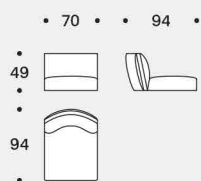

Centrale curvo
/ Curved central unit