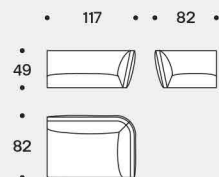

Laterale DX-SX / Right-left side unit

Fianco divano con base
/ Side sofa with base

Angolari DX-SX / Right-left corner units