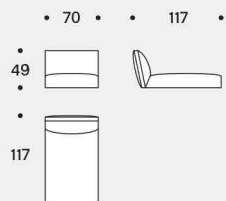

Centrali / Central units

Lounge

Laterale DX-SX / Right-left side unit

Fianco divano con base
/ Side sofa with base

Angolari DX-SX / Right-left corner units

Centrale curvo
/ Curved central unit

Cuscino schiena per
schienali curvi
/ Back cushion for curved
backrests

Fianco divano con
schienale curvo e base
/ Side sofa with curved
backrest and base

Pouf

Ripiani / Shelves

Fianco ripiano con base
/ Side shelf with base