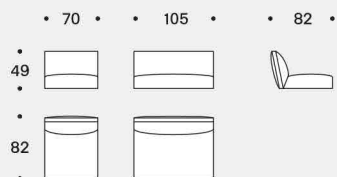

Centrali / Central units